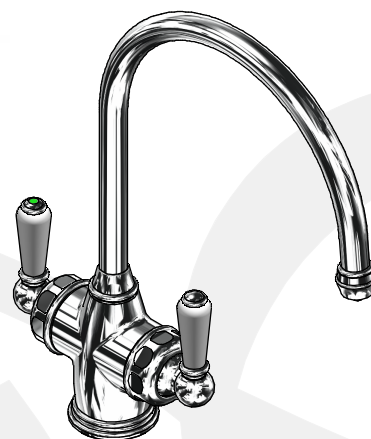

• SPECIFICATION •

• 1437 - PARTHIAN C-SPOUT SINK MIXER WITH FILTRATION

- Handcrafted in the UK
- Ceramic disc flow control
- Vernier insert for accurate handle alignment
- Supplied with white ceramic levers
- Single flow spout
- Supplied with 15mm check valves
- Ideally installed in equal pressure systems
- Stainless steel filter housing
- Swiss made Katadyn filter
- Flow regulated filtration for optimum performance
- Filters down to 0.2 microns
- Activated carbon core Reduces Chlorine, odour and bad taste
- Heavy metal removal
- Filter replacement every 6 months recommended

ALL UNITS IN mm
UNLESS OTHERWISE
STATED

Available Options:

- 6.6L/min regulated spout (Prefix AR.)
- Rinse version
- Black ceramic or Plated Levers
- Corian and Avonite Lever Finishes
- Matching soap dispensers

Flow Rates:

- 1 Bar: 7.2 L/Min
- 2 Bar: 10.8 L/Min
- 3 Bar: 13.4 L/Min

Available Finishes:

- Chrome
- Nickel
- Pewter
- Polished Brass
- Satin Brass
- Aged Brass
- Gold
- English Bronze

• Temp Range:
Min 1°C / 34°F
Max 70°C / 158°F