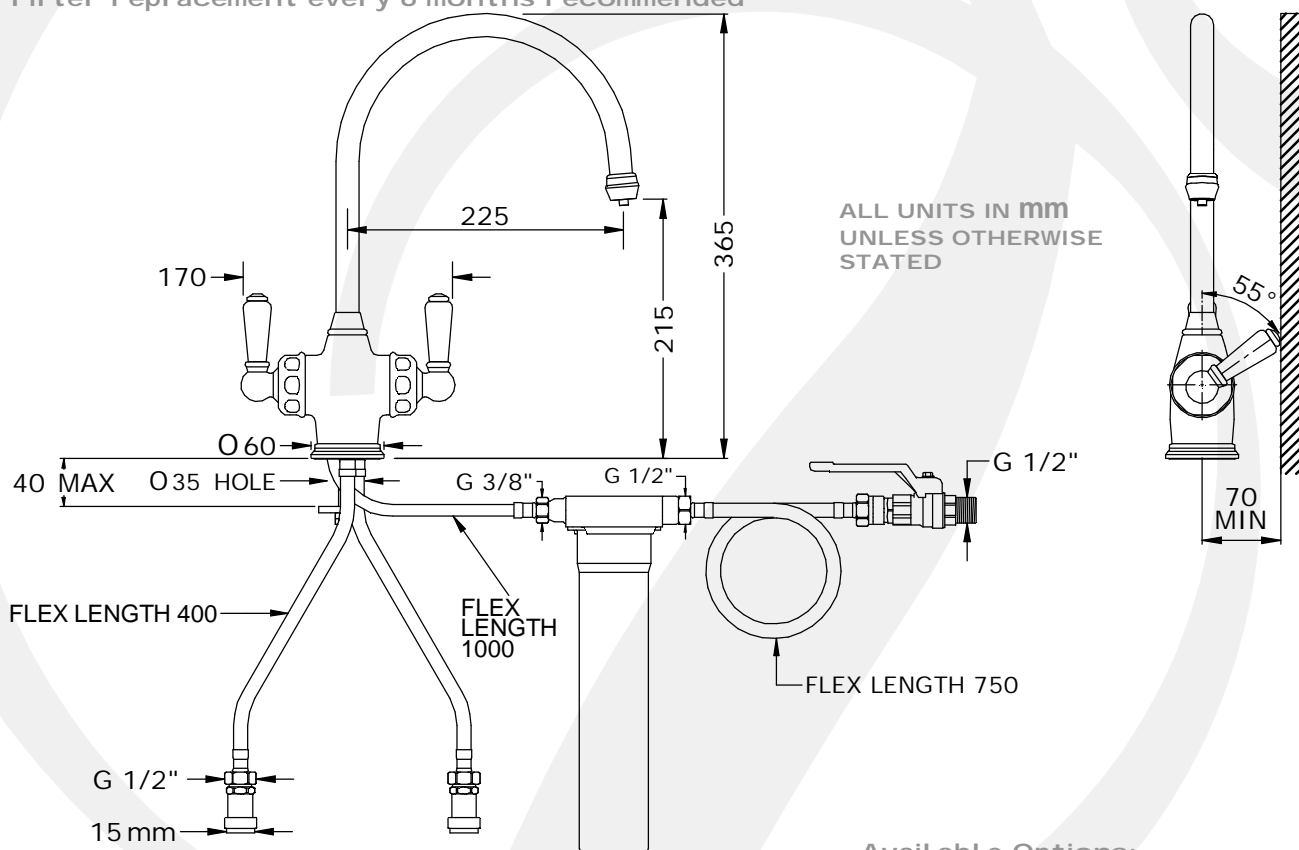

• SPECIFICATION •

• 1437 - PARTHIAN C-SPOUT SINK MIXER WITH FILTRATION

- Handcrafted in the UK
- Ceramic disc flow control
- Vernier insert for accurate handle alignment
- Supplied with white ceramic levers
- Single flow spout
- Supplied with 15mm check valves
- Ideally installed in equal pressure systems
- Stainless steel filter housing
- Swiss made Katadyn filter
- Flow regulated filtration for optimum performance
- Filters down to 0.2 microns
- Activated carbon core Reduces Chlorine, odour and bad taste
- Heavy metal removal
- Filter replacement every 6 months recommended

ALL UNITS IN mm
UNLESS OTHERWISE
STATED

Available Options:

- 6.6L/min regulated spout (Prefix AR.)
- Rinse version
- Black ceramic or Plated Levers
- Corian and Avonite Lever Finishes
- Matching soap dispensers

Flow Rates:

- 1 Bar: 7.2 L/Min
- 2 Bar: 10.8 L/Min
- 3 Bar: 13.4 L/Min

Available Finishes:

- Chrome
- Nickel
- Pewter
- Polished Brass
- Satin Brass
- Aged Brass
- Gold
- English Bronze

• Temp Range:
Min 1°C / 34°F
Max 70°C / 158°F